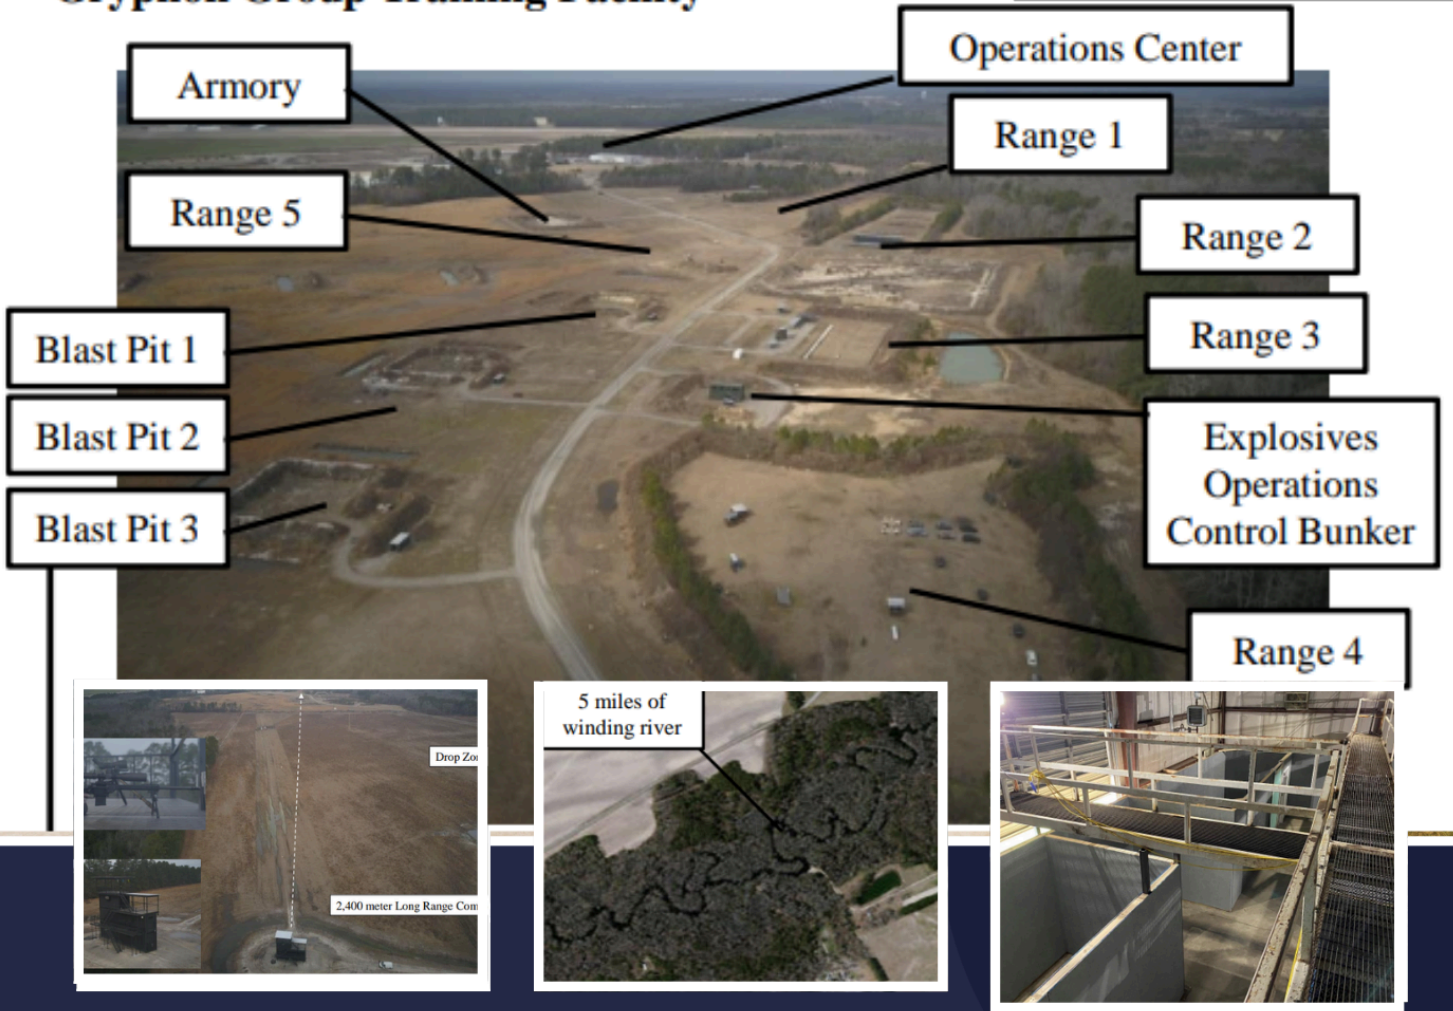

TRAINING FACILITIES

Gryphon Group Training Facility