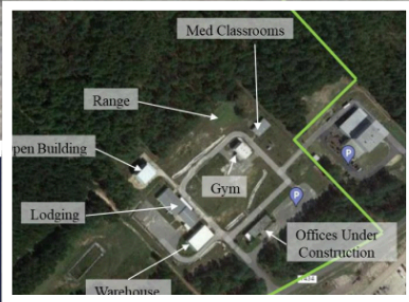

TABATA EMBASSY FACILITY

- ✓ Joint Operations Center (JOC)
- ✓ Base Defense Operations Center (BDOC)
- ✓ Barracks
- ✓ Gym
- ✓ Medical Facilities