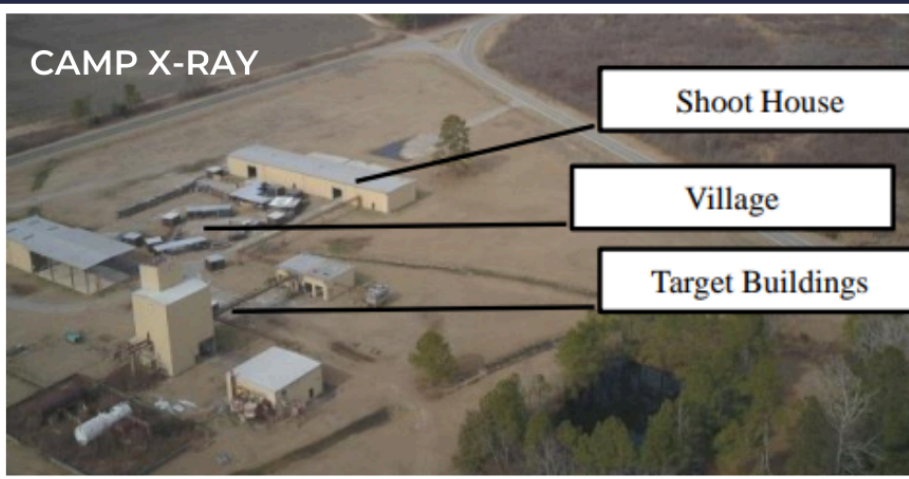

info@gryphonsecurity.com
call 910-844-4202

www.ravenadvisory.com
16780 Airbase RD.,Maxton NC. 28352

TRAINING FACILITIES

Gryphon Group Training Facility

CAMP X-RAY

ADDITIONAL TRAINING FACILITIES

- ✓ Multiple ranges
- ✓ 5 miles of winding river
- ✓ Camp X-Ray training area
- ✓ ATF approved Armory
- ✓ Chow hall facility